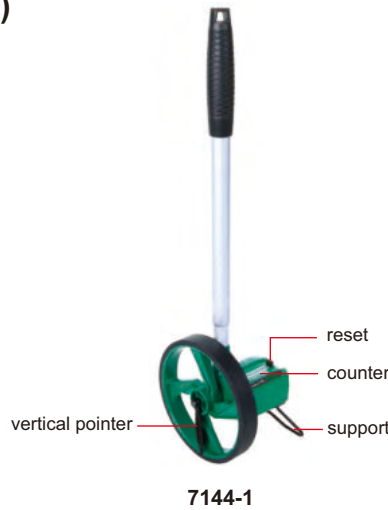

MEASURING WHEEL (BASIC TYPE)

- ABS plastic frame, wear-resistant PU tire
- Three-section adjustable handle

Code	Range	Resolution
7144-1	0.1-9999.9m	0.1m

MEASURING WHEEL

11

- ABS plastic frame, wear-resistant PU tire
- Two-section foldable handle

Code	Range	Resolution
7145-1	0.1-9999.9m	0.1m

DIGITAL MEASURING WHEEL

IP40
WATERPROOF

7146-10

scriber

- IP40 dust/waterproof
- Measuring length of curve
- Four measurement modes: length, rectangle area, diameter of circle, cube
- Resolution: 0.001m/0.01ft
- Button function: on/off, mm/inch, one or two sides set, measurement mode conversion, measurement
- Battery CR2032, automatic power off

Code	Range	Accuracy
7146-10	0-10m/0-32.8ft	±0.3%L (L is the measured length)