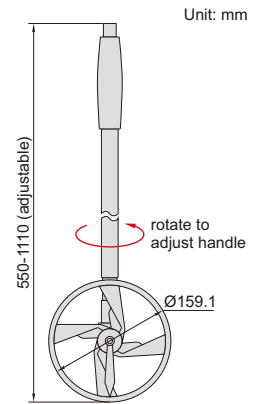

MEASURING WHEEL (BASIC TYPE)

- ABS plastic frame, wear-resistant PU tire
- Three-section adjustable handle

Code	Range	Resolution
7144-1	0.1-9999.9m	0.1m

MEASURING WHEEL

11

- ABS plastic frame, wear-resistant PU tire
- Two-section foldable handle

Code	Range	Resolution
7145-1	0.1-9999.9m	0.1m

DIGITAL MEASURING WHEEL

IP40
WATERPROOF

7146-10

scriber

- IP40 dust/waterproof
- Measuring length of curve
- Four measurement modes: length, rectangle area, diameter of circle, cube
- Resolution: 0.001m/0.01ft
- Button function: on/off, mm/inch, one or two sides set, measurement mode conversion, measurement
- Battery CR2032, automatic power off

Code	Range	Accuracy
7146-10	0-10m/0-32.8ft	±0.3%L (L is the measured length)