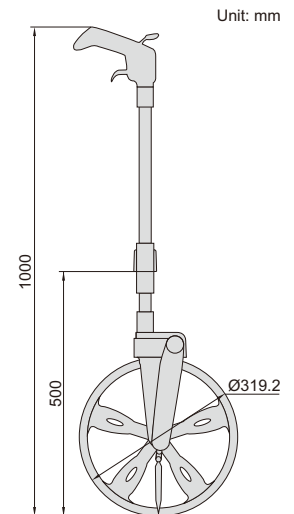

MEASURING WHEEL (BASIC TYPE)

- ABS plastic frame, wear-resistant PU tire
- Three-section adjustable handle

Code	Range	Resolution
7144-1	0.1-9999.9m	0.1m

MEASURING WHEEL

11

- ABS plastic frame, wear-resistant PU tire
- Two-section foldable handle

Code	Range	Resolution
7145-1	0.1-9999.9m	0.1m

DIGITAL MEASURING WHEEL

IP40
WATERPROOF

7146-10

scriber

- IP40 dust/waterproof
- Measuring length of curve
- Four measurement modes: length, rectangle area, diameter of circle, cube
- Resolution: 0.001m/0.01ft
- Button function: on/off, mm/inch, one or two sides set, measurement mode conversion, measurement
- Battery CR2032, automatic power off

Code	Range	Accuracy
7146-10	0-10m/0-32.8ft	±0.3%L (L is the measured length)