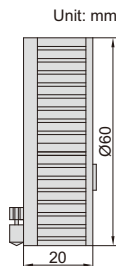

MEASURING WHEEL (BASIC TYPE)

- ABS plastic frame, wear-resistant PU tire
- Three-section adjustable handle

Code	Range	Resolution
7144-1	0.1-9999.9m	0.1m

MEASURING WHEEL

11

- ABS plastic frame, wear-resistant PU tire
- Two-section foldable handle

Code	Range	Resolution
7145-1	0.1-9999.9m	0.1m

DIGITAL MEASURING WHEEL

IP40
WATERPROOF

7146-10

scriber

- IP40 dust/waterproof
- Measuring length of curve
- Four measurement modes: length, rectangle area, diameter of circle, cube
- Resolution: 0.001m/0.01ft
- Button function: on/off, mm/inch, one or two sides set, measurement mode conversion, measurement
- Battery CR2032, automatic power off

Code	Range	Accuracy
7146-10	0-10m/0-32.8ft	±0.3%L (L is the measured length)